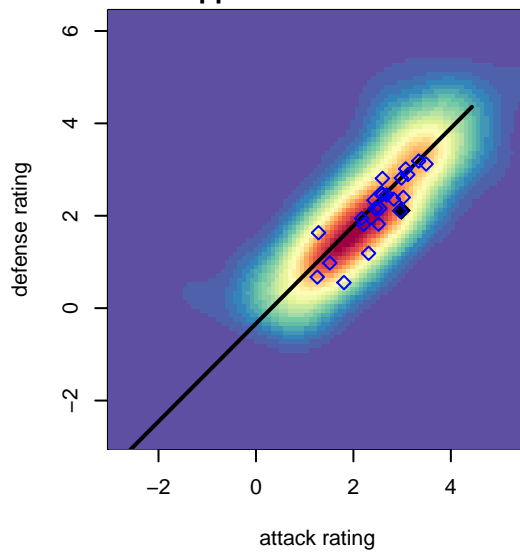

Crossfire Premier B G02

Crossfire Premier
 Redmond, WA
 G02 total strength=1536
 attack=19.81 defense=8.29
 spr league = Win RCL G02 Div 2

alt names used:
 CROSSFIRE PREMIER G02 B (WA)
 Crossfire Premier G02-B
 CROSSFIRE PREMIER G02 B (WA)
 CROSSFIRE 02 B
 CROSSFIRE G02 B (WA)
 Crossfire G02 B
 Crossfire Premier G02-B
 Crossfire Premier G02-B

**attack and defense variance (black dot)
relative to other teams
and top 10 in region**

**attack and defense rating
relative to others at age
and all opponents in last 13 months**

**attack and defense rating
relative to others at age
and all opponents in last 13 months**

Performance relative to 13 month average

Performance relative to 13 month average

Distribution of opponents
 Red = Lose zone, Blue = Win zone, Green = Even
 Black line separates win/lose zones

lot. A=Neither has attack advantage, B=Opponent has both attack and defense advantage, C=Opponent has both attack and defense disadvantage, D=Both have