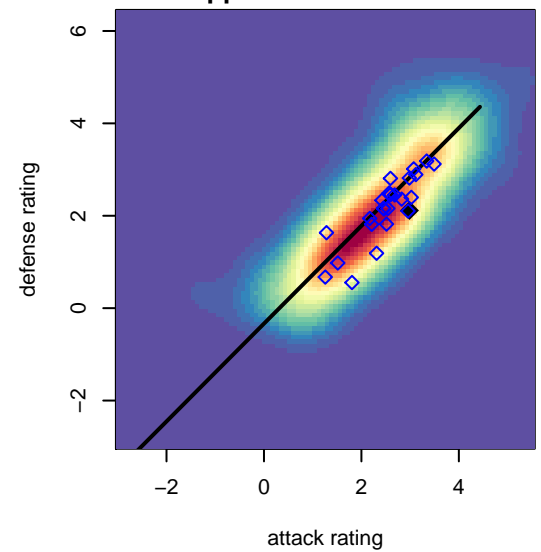

Crossfire Premier B G02

Crossfire Premier
 Redmond, WA
 G02 total strength=1536
 attack=19.81 defense=8.29
 spr league = Win RCL G02 Div 2

alt names used:
 CROSSFIRE PREMIER G02 B (WA)
 Crossfire Premier G02-B
 CROSSFIRE PREMIER G02 B (WA)
 CROSSFIRE 02 B
 CROSSFIRE G02 B (WA)
 Crossfire G02 B
 Crossfire Premier G02-B
 Crossfire Premier G02-B

**attack and defense variance (black dot)
relative to other teams
and top 10 in region**

**attack and defense rating
relative to others at age
and all opponents in last 13 months**

**attack and defense rating
relative to others at age
and all opponents in last 13 months**

Performance relative to 13 month average

Performance relative to 13 month average

Distribution of opponents
 Red = Lose zone, Blue = Win zone, Green = Even
 Black line separates win/lose zones

lot. A=Neither has attack advantage, B=Opponent has both attack and defense advantage, C=Opponent has both attack and defense disadvantage, D=Both have