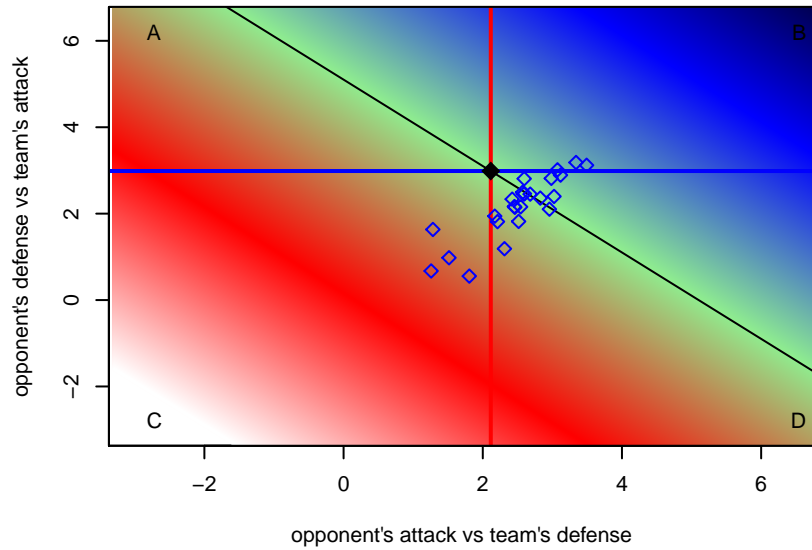

Crossfire Premier B G02

Crossfire Premier
 Redmond, WA
 G02 total strength=1536
 attack=19.81 defense=8.29
 spr league = Win RCL G02 Div 2

alt names used:
 CROSSFIRE PREMIER G02 B (WA)
 Crossfire Premier G02-B
 CROSSFIRE PREMIER G02 B (WA)
 CROSSFIRE 02 B
 CROSSFIRE G02 B (WA)
 Crossfire G02 B
 Crossfire Premier G02-B
 Crossfire Premier G02-B

**attack and defense variance (black dot)
relative to other teams
and top 10 in region**

**attack and defense rating
relative to others at age
and all opponents in last 13 months**

**attack and defense rating
relative to others at age
and all opponents in last 13 months**

Performance relative to 13 month average

Performance relative to 13 month average

Distribution of opponents
 Red = Lose zone, Blue = Win zone, Green = Even
 Black line separates win/lose zones

lot. A=Neither has attack advantage, B=Opponent has both attack and defense advantage, C=Opponent has both attack and defense disadvantage, D=Both have