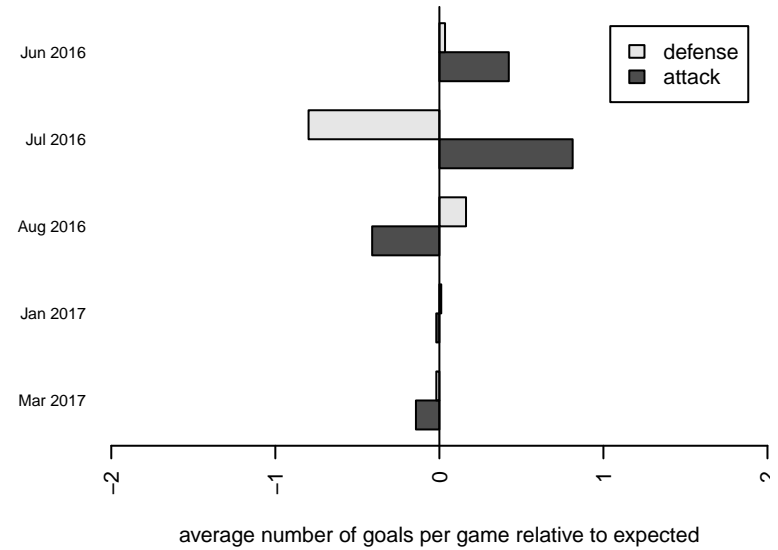

**attack and defense variance (black dot)
relative to other teams
and top 10 in region**

**attack and defense rating
relative to others at age
and all opponents in last 13 months**

**attack and defense rating
relative to others at age
and all opponents in last 13 months**

Performance relative to 13 month average

Performance relative to 13 month average

Distribution of opponents
 Red = Lose zone, Blue = Win zone, Green = Even
 Black line separates win/lose zones

lot. A=Neither has attack advantage, B=Opponent has both attack and defense advantage, C=Opponent has both attack and defense disadvantage, D=Both have