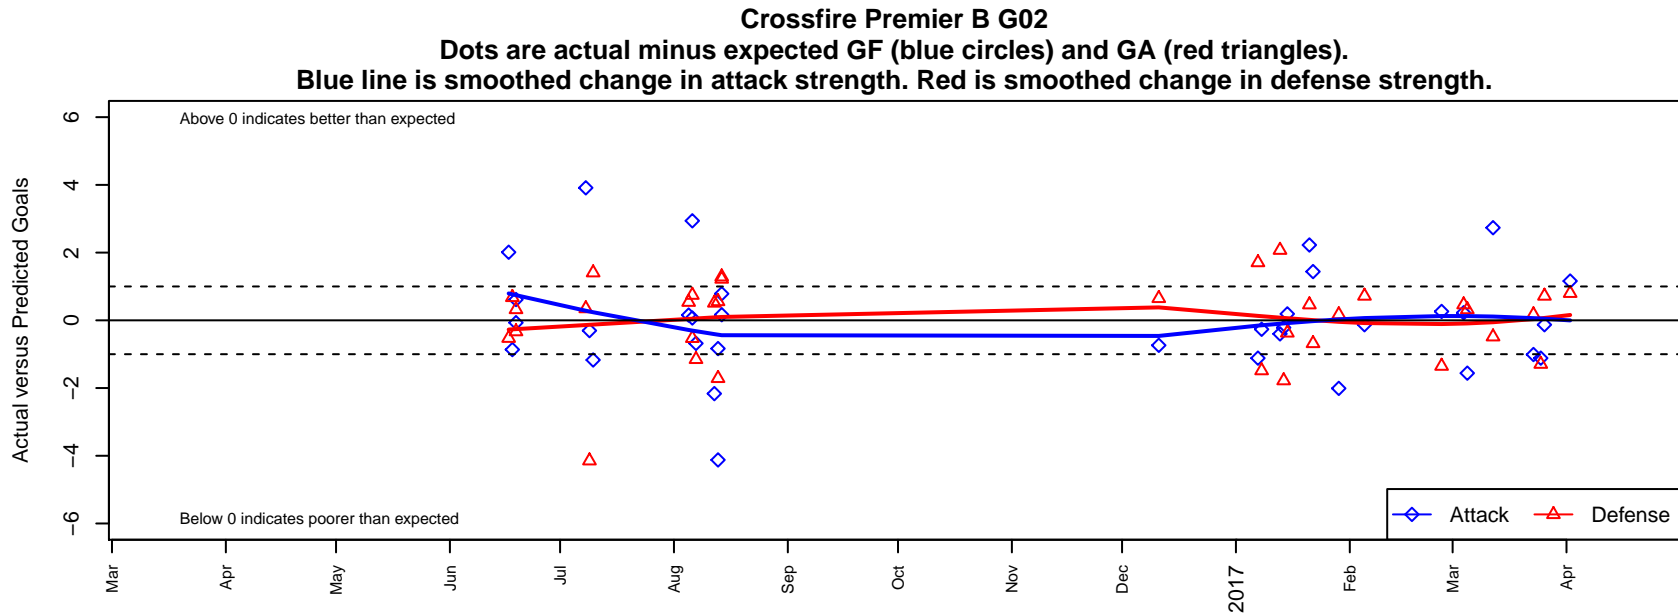

Crossfire Premier B G02

Crossfire Premier
 Redmond, WA
 G02 total strength=1536
 attack=19.81 defense=8.29
 spr league = Win RCL G02 Div 2

alt names used:
 CROSSFIRE PREMIER G02 B (WA)
 Crossfire Premier G02-B
 CROSSFIRE PREMIER G02 B (WA)
 CROSSFIRE 02 B
 CROSSFIRE G02 B (WA)
 Crossfire G02 B
 Crossfire Premier G02-B
 Crossfire Premier G02-B

**attack and defense variance (black dot)
relative to other teams
and top 10 in region**

**attack and defense rating
relative to others at age
and all opponents in last 13 months**

**attack and defense rating
relative to others at age
and all opponents in last 13 months**

Performance relative to 13 month average

Performance relative to 13 month average

Distribution of opponents
 Red = Lose zone, Blue = Win zone, Green = Even
 Black line separates win/lose zones

lot. A=Neither has attack advantage, B=Opponent has both attack and defense advantage, C=Opponent has both attack and defense disadvantage, D=Both have