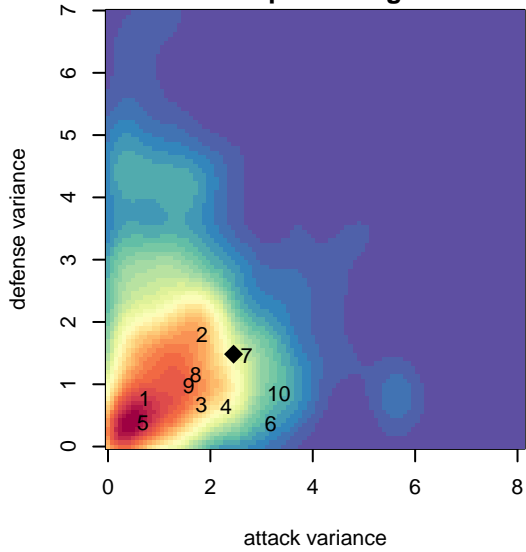

Crossfire Premier B G02

Crossfire Premier
 Redmond, WA
 G02 total strength=1536
 attack=19.81 defense=8.29
 spr league = Win RCL G02 Div 2

alt names used:
 CROSSFIRE PREMIER G02 B (WA)
 Crossfire Premier G02-B
 CROSSFIRE PREMIER G02 B (WA)
 CROSSFIRE 02 B
 CROSSFIRE G02 B (WA)
 Crossfire G02 B
 Crossfire Premier G02-B
 Crossfire Premier G02-B

**attack and defense variance (black dot)
relative to other teams
and top 10 in region**

**attack and defense rating
relative to others at age
and all opponents in last 13 months**

**attack and defense rating
relative to others at age
and all opponents in last 13 months**