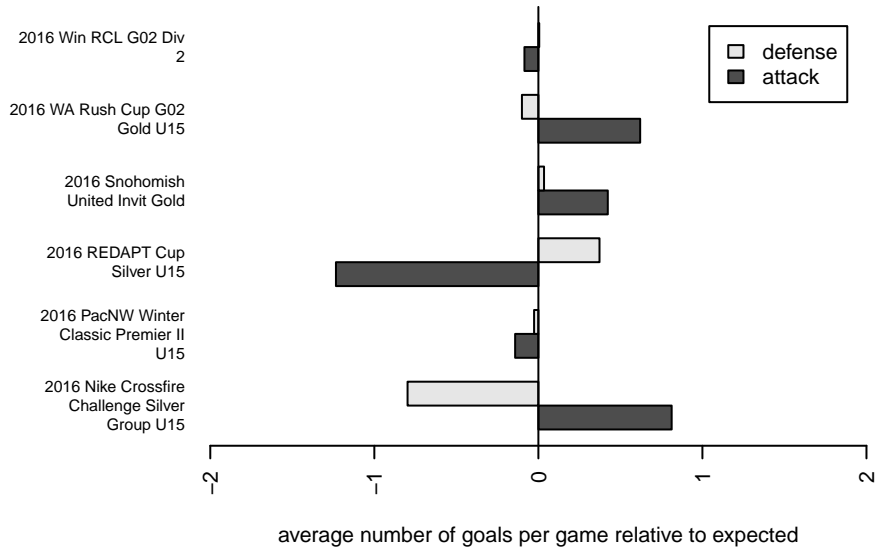

Crossfire Premier B G02

Crossfire Premier
 Redmond, WA
 G02 total strength=1536
 attack=19.81 defense=8.29
 spr league = Win RCL G02 Div 2

alt names used:
 CROSSFIRE PREMIER G02 B (WA)
 Crossfire Premier G02-B
 CROSSFIRE PREMIER G02 B (WA)
 CROSSFIRE 02 B
 CROSSFIRE G02 B (WA)
 Crossfire G02 B
 Crossfire Premier G02-B
 Crossfire Premier G02-B

**attack and defense variance (black dot)
relative to other teams
and top 10 in region**

**attack and defense rating
relative to others at age
and all opponents in last 13 months**

**attack and defense rating
relative to others at age
and all opponents in last 13 months**

Performance relative to 13 month average

Performance relative to 13 month average

Distribution of opponents
 Red = Lose zone, Blue = Win zone, Green = Even
 Black line separates win/lose zones

lot. A=Neither has attack advantage, B=Opponent has both attack and defense advantage, C=Opponent has both attack and defense disadvantage, D=Both have